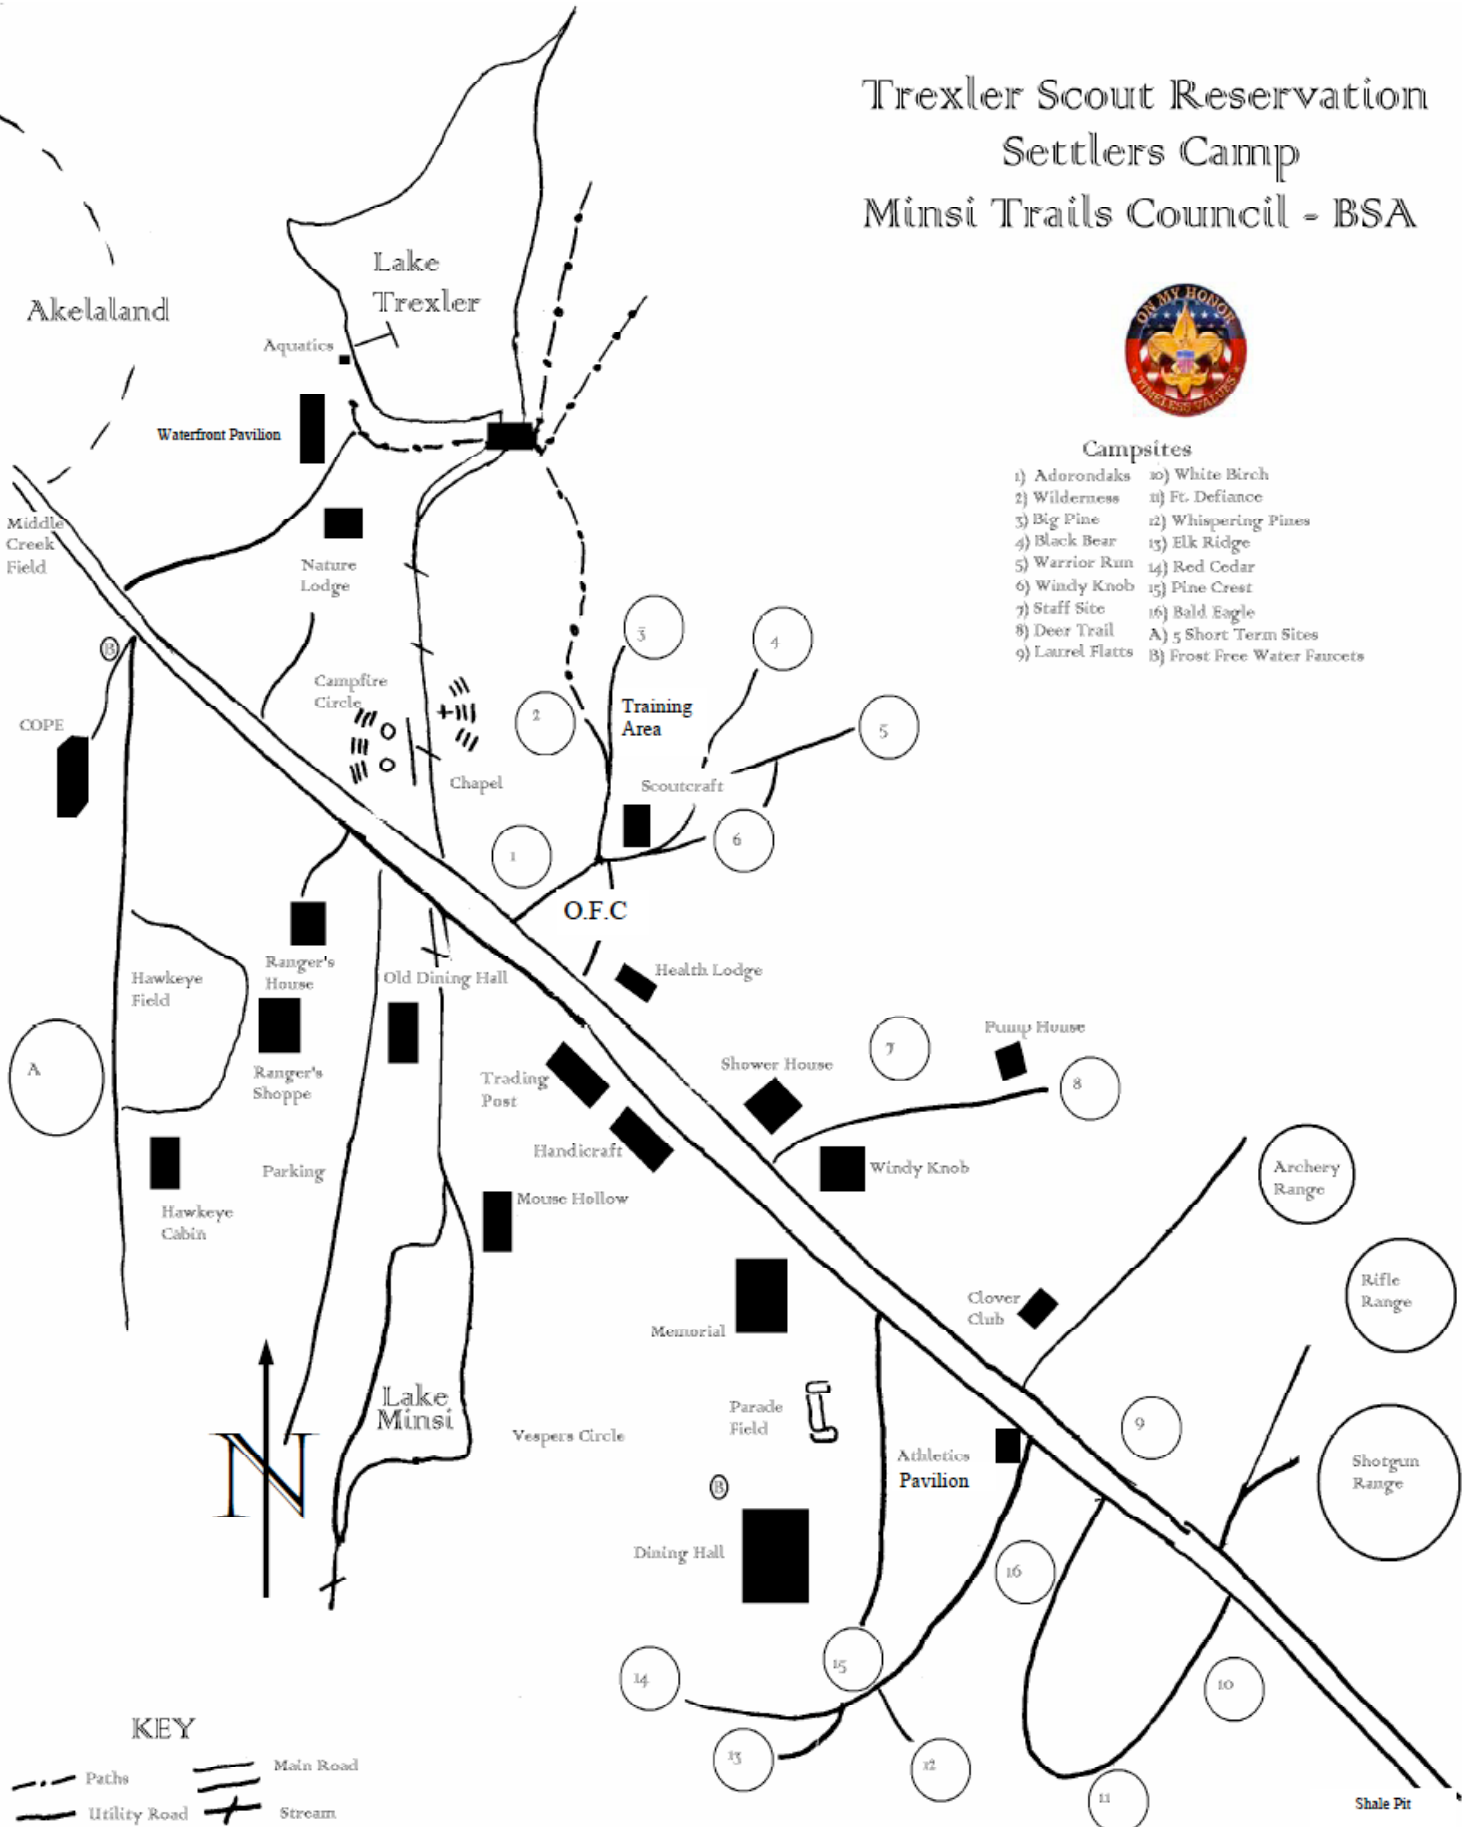

Trexler Scout Reservation Settlers Camp Minsi Trails Council - BSA

Campsites

- 1) Adorondaks
- 2) Wilderness
- 3) Big Pine
- 4) Black Bear
- 5) Warrior Run
- 6) Windy Knob
- 7) Staff Site
- 8) Deer Trail
- 9) Laurel Flatts
- 10) White Birch
- 11) Ft. Defiance
- 12) Whispering Pines
- 13) Elk Ridge
- 14) Red Cedar
- 15) Pine Crest
- 16) Bald Eagle
- A) 5 Short Term Sites
- B) Frost Free Water Faucets

KEY

- Paths
- Utility Road
- Main Road
- Stream